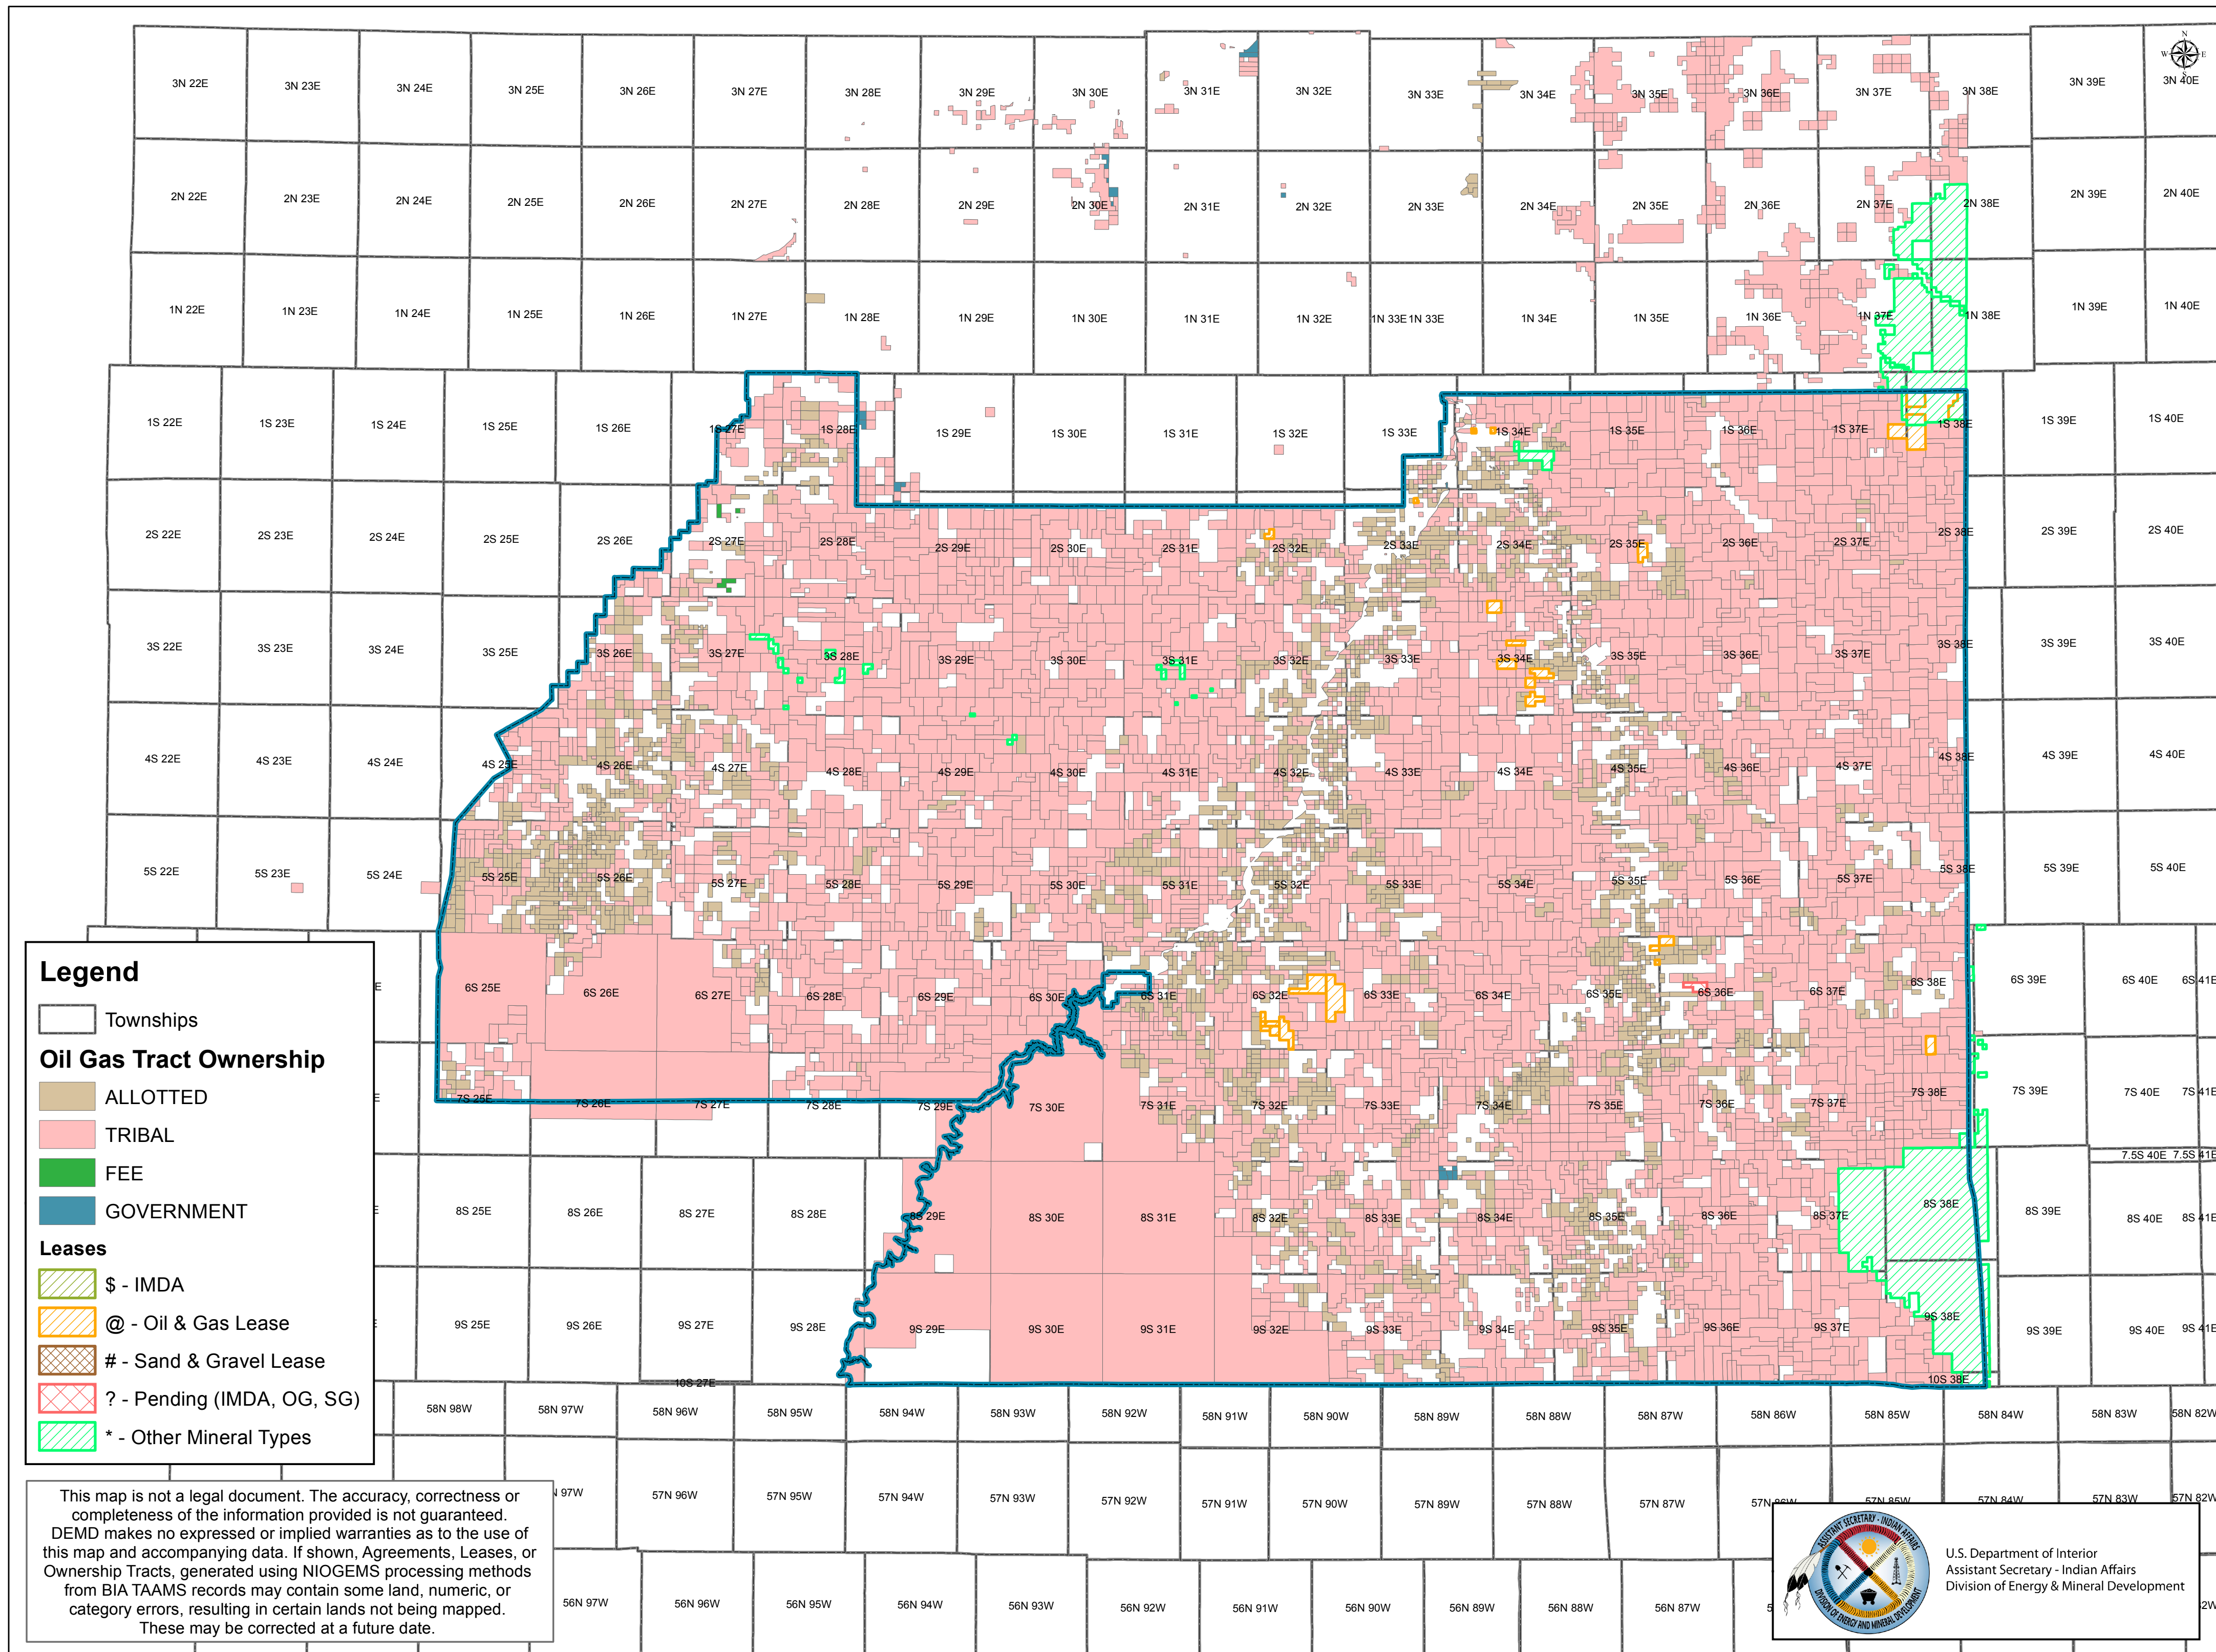

Crow (Montana) - Leases and Oil & Gas Tract Ownership

NIOGEMS

Legend

- Townships
- Oil Gas Tract Ownership**
 - ALLOTTED
 - TRIBAL
 - FEE
 - GOVERNMENT
- Leases**
 - \$ - IMDA
 - @ - Oil & Gas Lease
 - # - Sand & Gravel Lease
 - ? - Pending (IMDA, OG, SG)
 - * - Other Mineral Types

This map is not a legal document. The accuracy, correctness or completeness of the information provided is not guaranteed. DEMD makes no expressed or implied warranties as to the use of this map and accompanying data. If shown, Agreements, Leases, or Ownership Tracts, generated using NIOGEMS processing methods from BIA TAAMS records may contain some land, numeric, or category errors, resulting in certain lands not being mapped. These may be corrected at a future date.