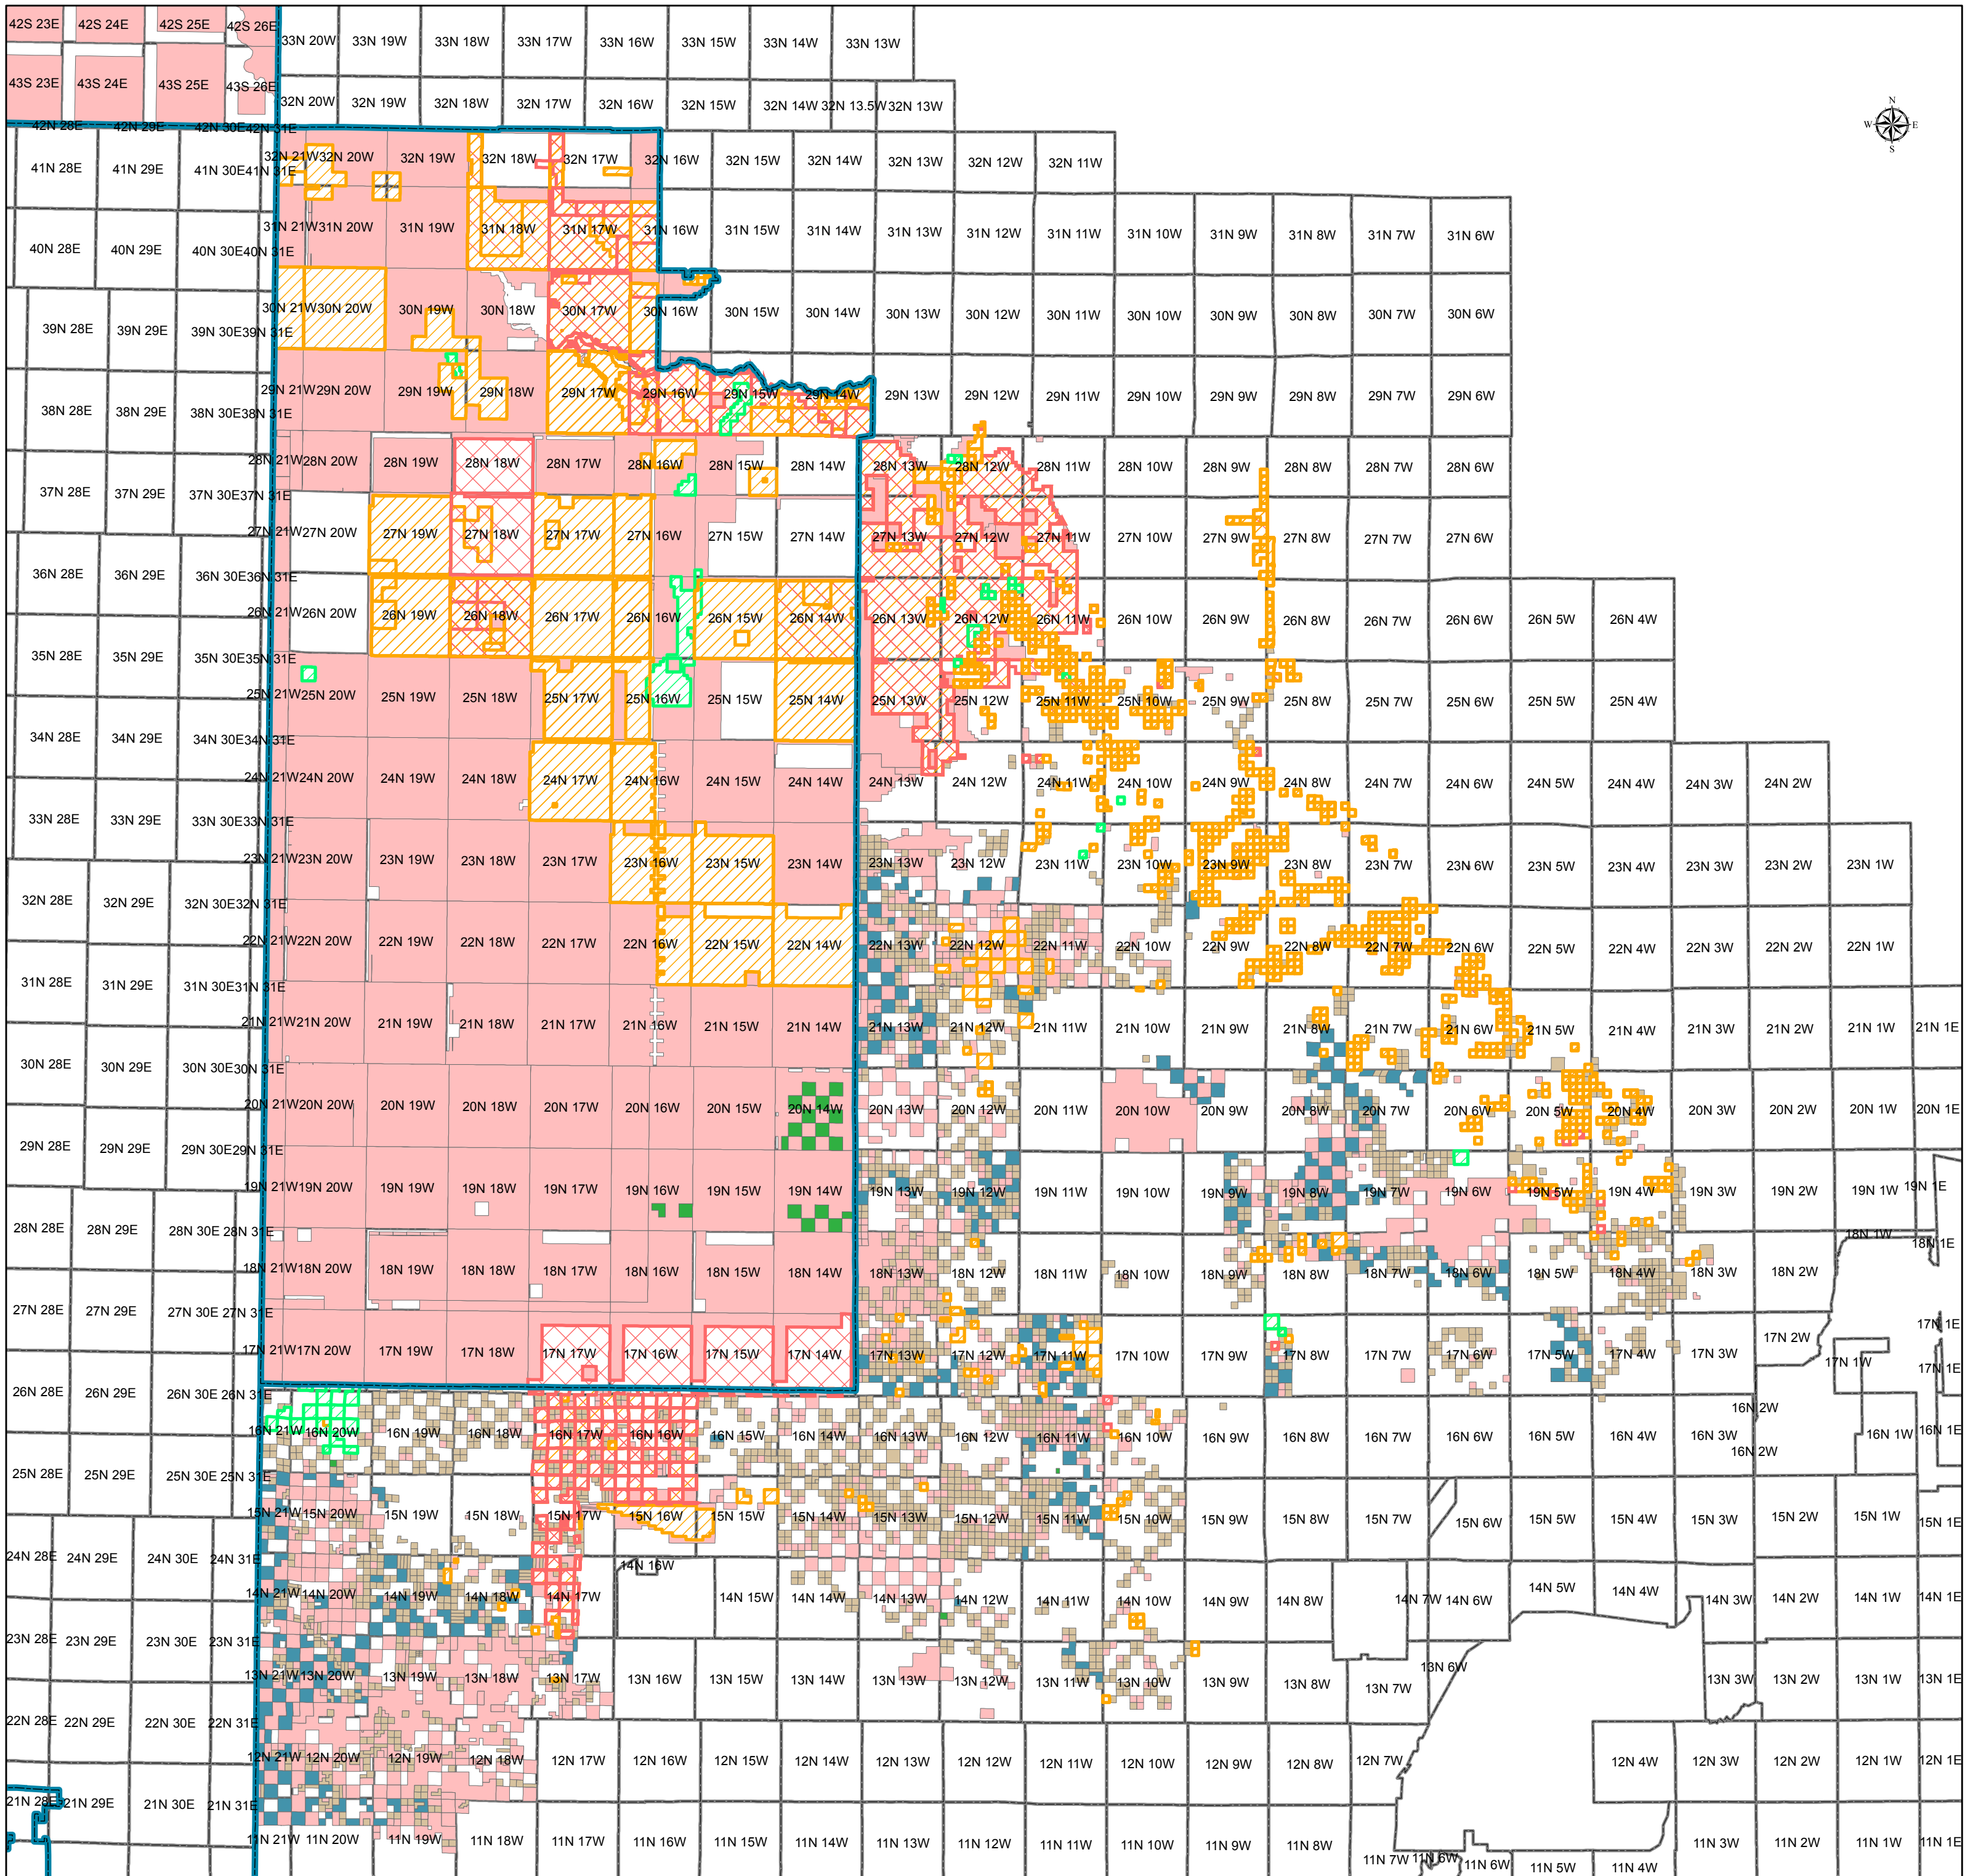

Navajo (New Mexico) - Leases and Oil & Gas Tract Ownership

NIOGEMS

Legend

- Townships
- Oil & Gas Tract Ownership**
 - ALLOTTED
 - TRIBAL
 - FEE
 - GOVERNMENT
- Leases**
 - \$ - IMDA
 - @ - Oil & Gas Lease
 - # - Sand & Gravel Lease
 - ? - Pending (IMDA, OG, SG)
 - * - Other Mineral Types

This map is not a legal document. The accuracy, correctness or completeness of the information provided is not guaranteed. DEMD makes no expressed or implied warranties as to the use of this map and accompanying data. If shown, Agreements, Leases, or Ownership Tracts, generated using NIOGEMS processing methods from BIA TAAMS records may contain some land, numeric, or category errors, resulting in certain lands not being mapped. These may be corrected at a future date.

U.S. Department of Interior
Assistant Secretary - Indian Affairs
Division of Energy & Mineral Development