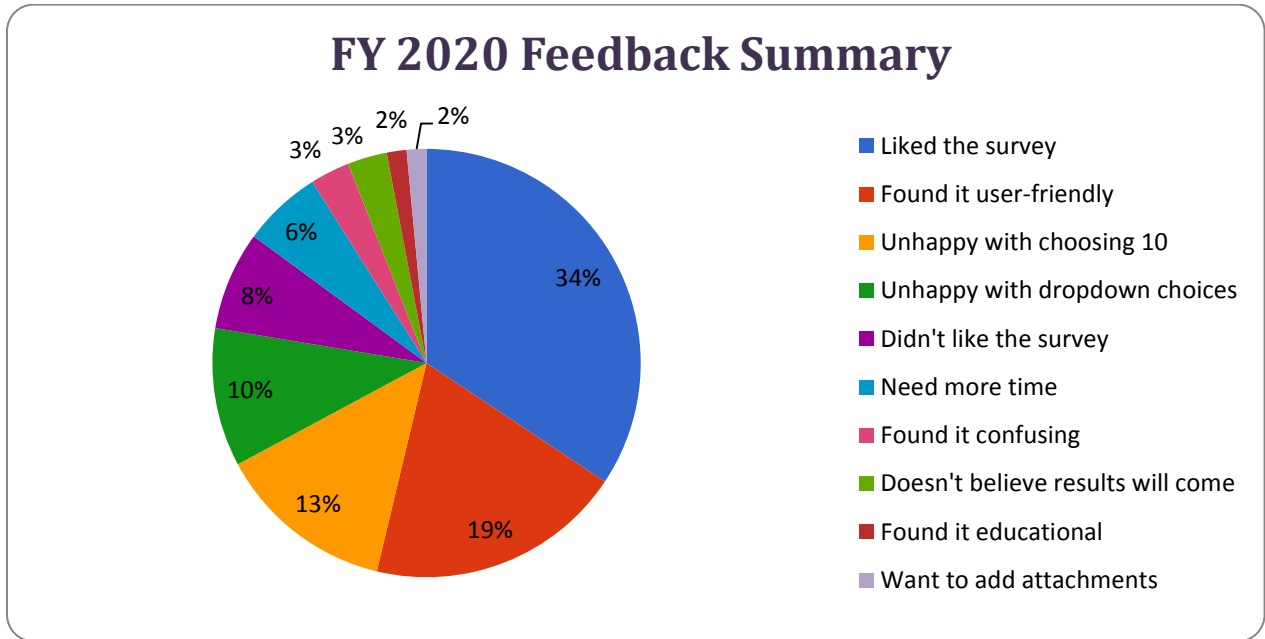

FY 2020 Survey Results

The Preferred Program Survey had 180 tribal submissions and 53 of those responses were submissions from OSG Tribes.

Top 10 Preferred Programs Based Upon the Regional Submissions

- 1 Social Services
- 2 Tribal Courts
- 3 Indian Child Welfare Act (ICWA)
- 4 Aid to Tribal Government
- 5 Criminal Investigations and Police Services
- 6 Scholarships & Adult Education
- 7 Road Maintenance
- 8 Johnson O'Malley Program
- 9 Housing
- 10 Detention/Corrections
- 10 Welfare Assistance